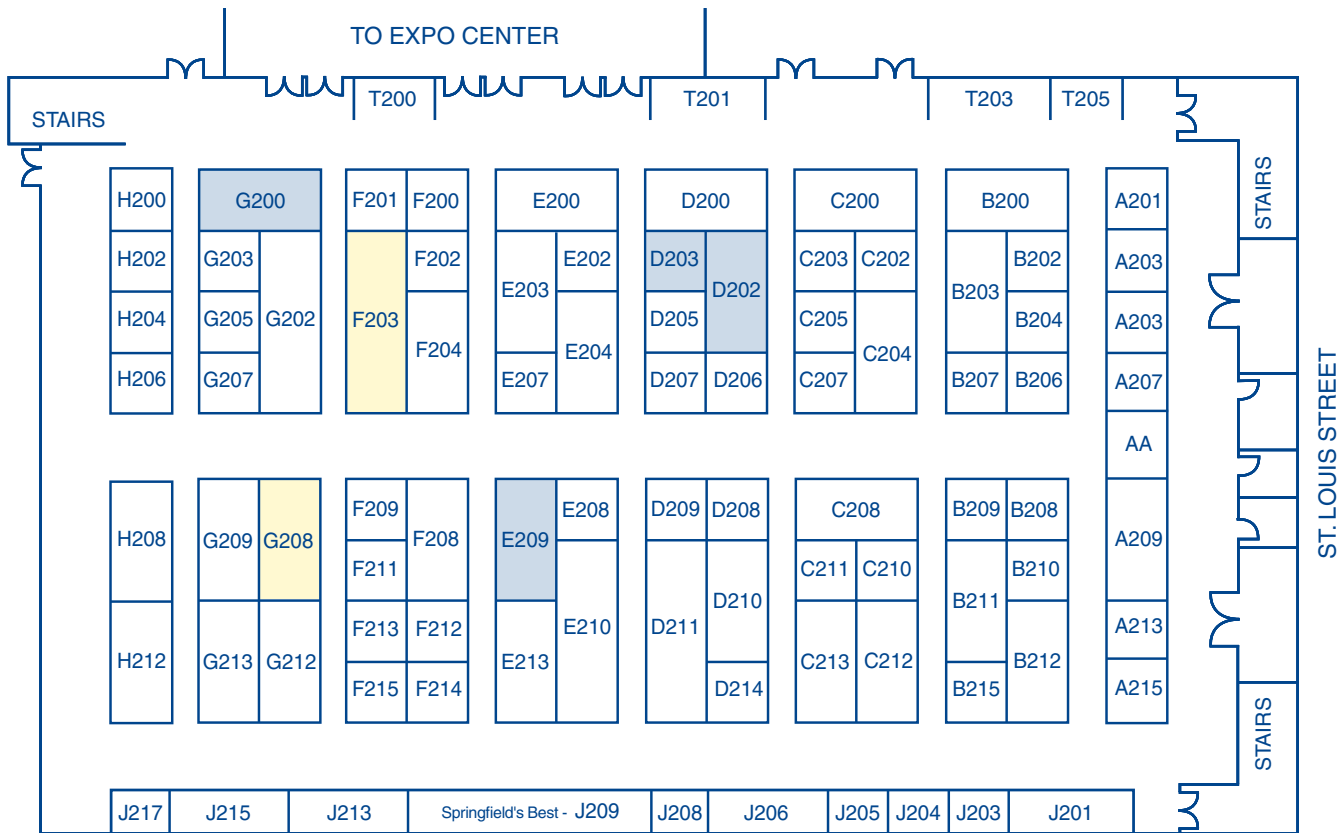

HOME SHOW EXHIBIT LOCATOR MAP

UPPER LEVEL

EXPO CENTER
MEZZANINE

LOWER LEVEL

Coming Events

Parade of Homes
June 18-20 and 25-27

Home Remodeling EXPO
October 15-17

HBA BUILDER MEMBERS HBA REMODELOR™ MEMBERS