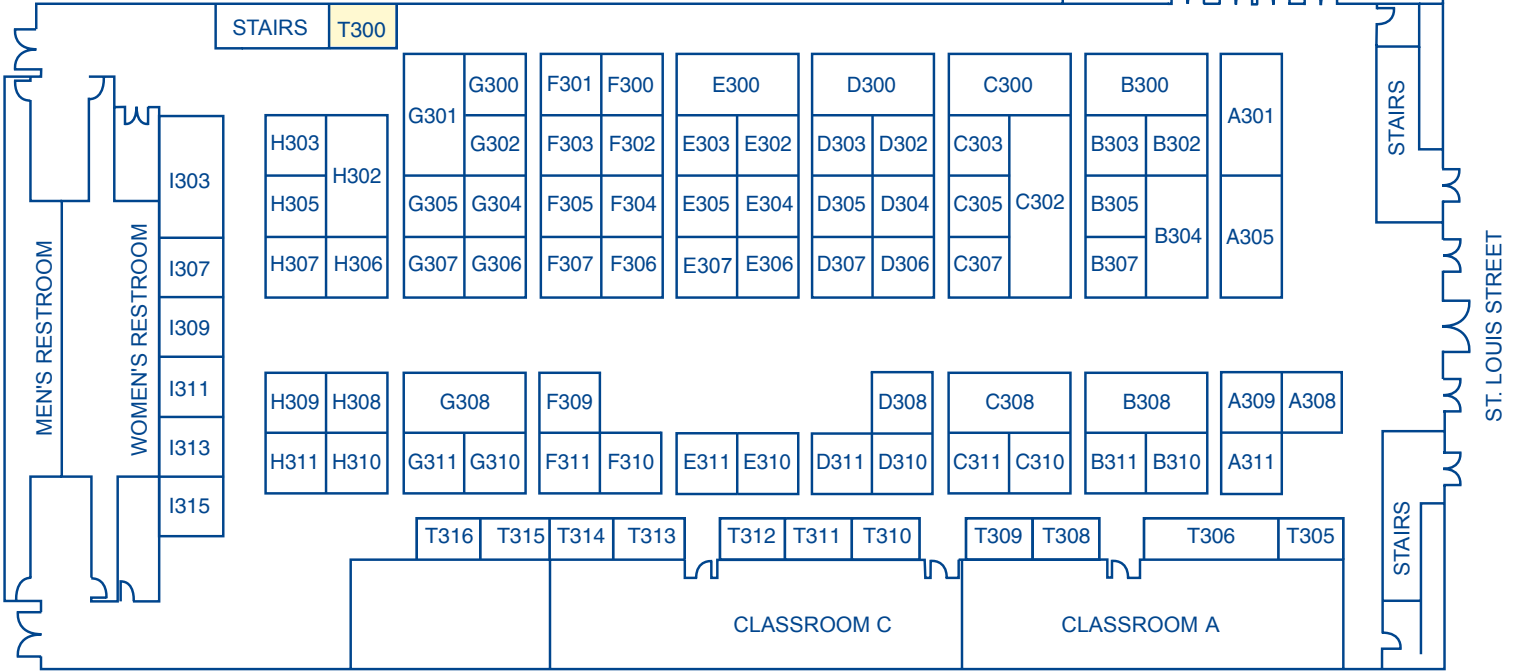

HOME SHOW EXHIBIT LOCATOR MAP

UPPER LEVEL

EXPO CENTER
MEZZANINE

LOWER LEVEL

Coming Events

Parade of Homes
June 18-20 and 25-27

Home Remodeling EXPO
October 15-17

HBA BUILDER MEMBERS HBA REMODELOR™ MEMBERS