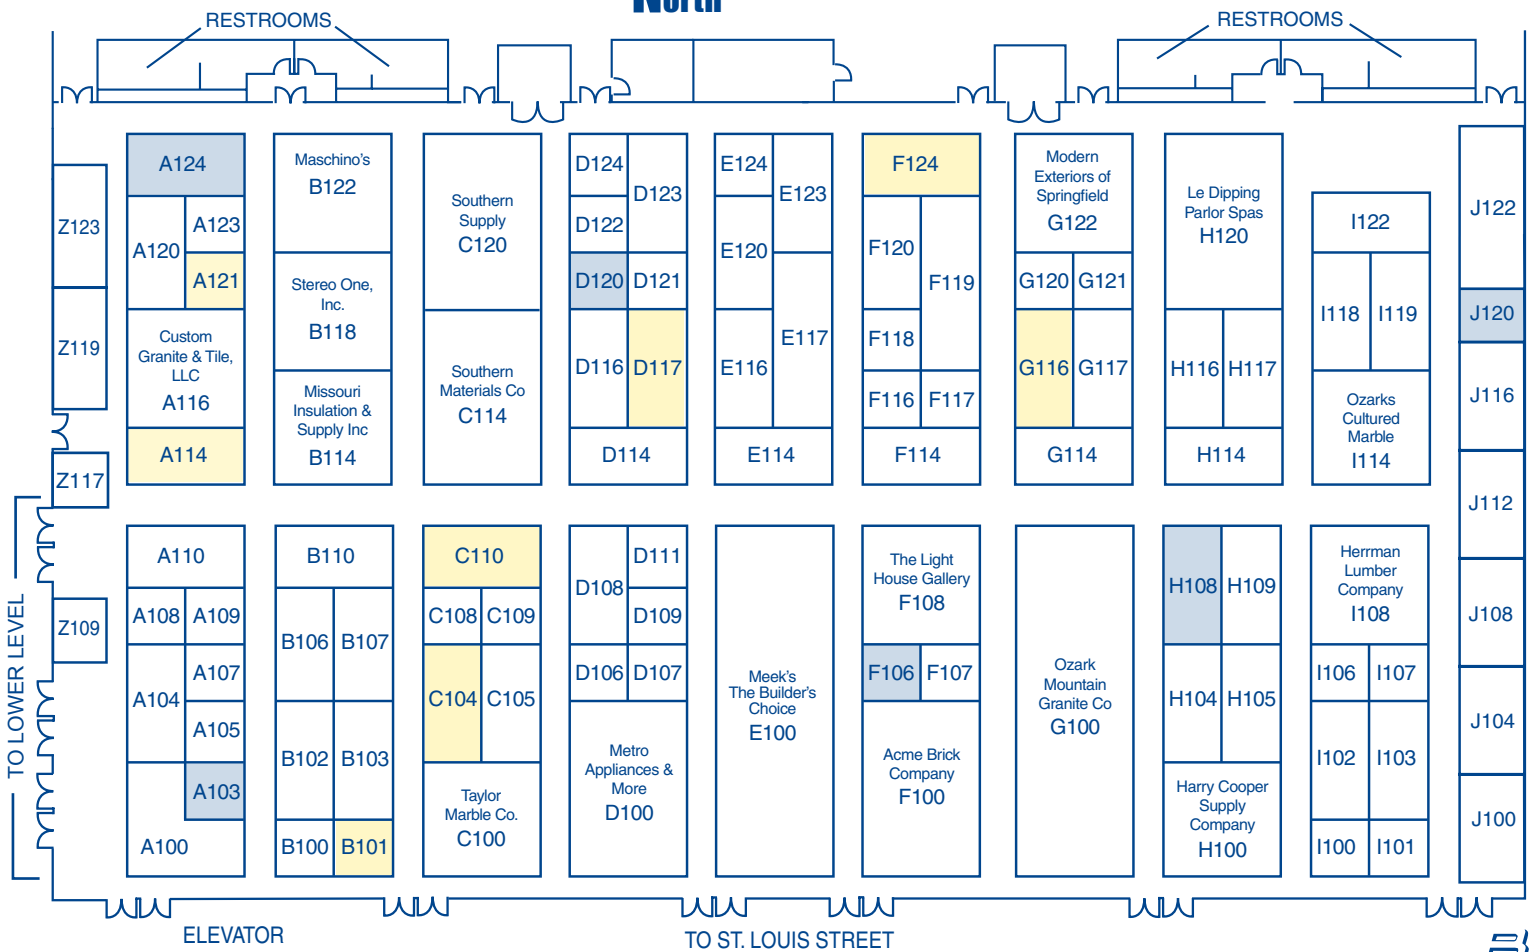

HBA BUILDER MEMBERS   **HBA REMODELOR™ MEMBERS**

BASE DRAWING COURTESY OF
BOCKMAN ENGINEERING SERVICES

2010 Home Show Exhibitors

Company	Booth	Company	Booth	Company	Booth
1st Choice Guttering	T202	Arrowhead Building Supply	C308	The Carpet Shoppe, Inc.	D114
84 Lumber Company	G120	Atlas Security	I124	Central Vacuum Systems	Z119
A&M Crete, Inc.	H212	Autumn Exteriors, Inc.	D214	Chesapeake Valley Water Co.	G203
ABC Seamless Siding & Windows	H104	B&G Drafting	D116	City of Springfield	J213
ADT Security Systems	A108	B&K Fireplaces, Inc.	D200	City Utilities of Springfield	D109
Aaron's Fireplace Co.	B200	BWI Bulk Waste, LLC	D209	Clark & Sons Pools & Spas	G209
Accent Curbs	G212	The Bailey Company	D117	Classic Wood Floors	F107
Acme Brick Company	F100, G121	The Bank of Missouri	H202	THE Closet Company, LLC	F215
Advanced Foundation Coatings, Inc.	Z109	Basement & Foundation Repair of the Ozarks	B304	Committee To Elect Jim Viebrock	B307
Advanced Metal Fabricators	H105	Beaman Electric Inc	E114	Community Free Press	H305
Advanced Welding & Ornamental Iron	B103	Best Buy	I119	Concrete Coatings of Springfield	B208
Advantage Home Security	C205	Blinds Plus	B211	Connections Handyman Service	E304
Aire Serv Heating & Air Conditioning	T316	Bolivar Insulation of Springfield, LLC	G114	Country Home Elevators & Stair Lifts	B107
Alandsons Supply Co	A120	Border X'Pressions	C204	Creative Associates	E300
All-Brite Solutions, LLC	I303	Sam Bradley Homes	C110	Creative Outdoor Lighting	C202
Allen Stairways	I103	Brookline Doorworks	D108	Custom Granite & Tile, LLC	A116
Allied Roofing Systems	J201	Built By Brett Inc	F124	Custom Surface Solutions LLC	B302
American Detection Specialist, Inc.	E124	Burton Building Products	I102	D J Roofing Supply Inc.	D106
American Glass	H109	C&R Metalworks	D111	Dakota Cabinet Co	A100
American Hardwood Floors	C208	Cabinet & Bath Supply Inc	A305	Dale's Roofing, Inc.	E210
American Heritage Carpet Cleaning	F214	Cabinet Concepts by Design	F211	Davis Cellular	D123
Aquasani	E202	Carnahan-White, Inc.	A107, B106	Decorating Den Interiors	F202
ARIS Home & Energy Inspection Services	C203	Carol Jones Realtors	H200, H204	DeLong Plumbing Two, Inc.	E213
		Carpet Direct	J215		

Continued on next page...